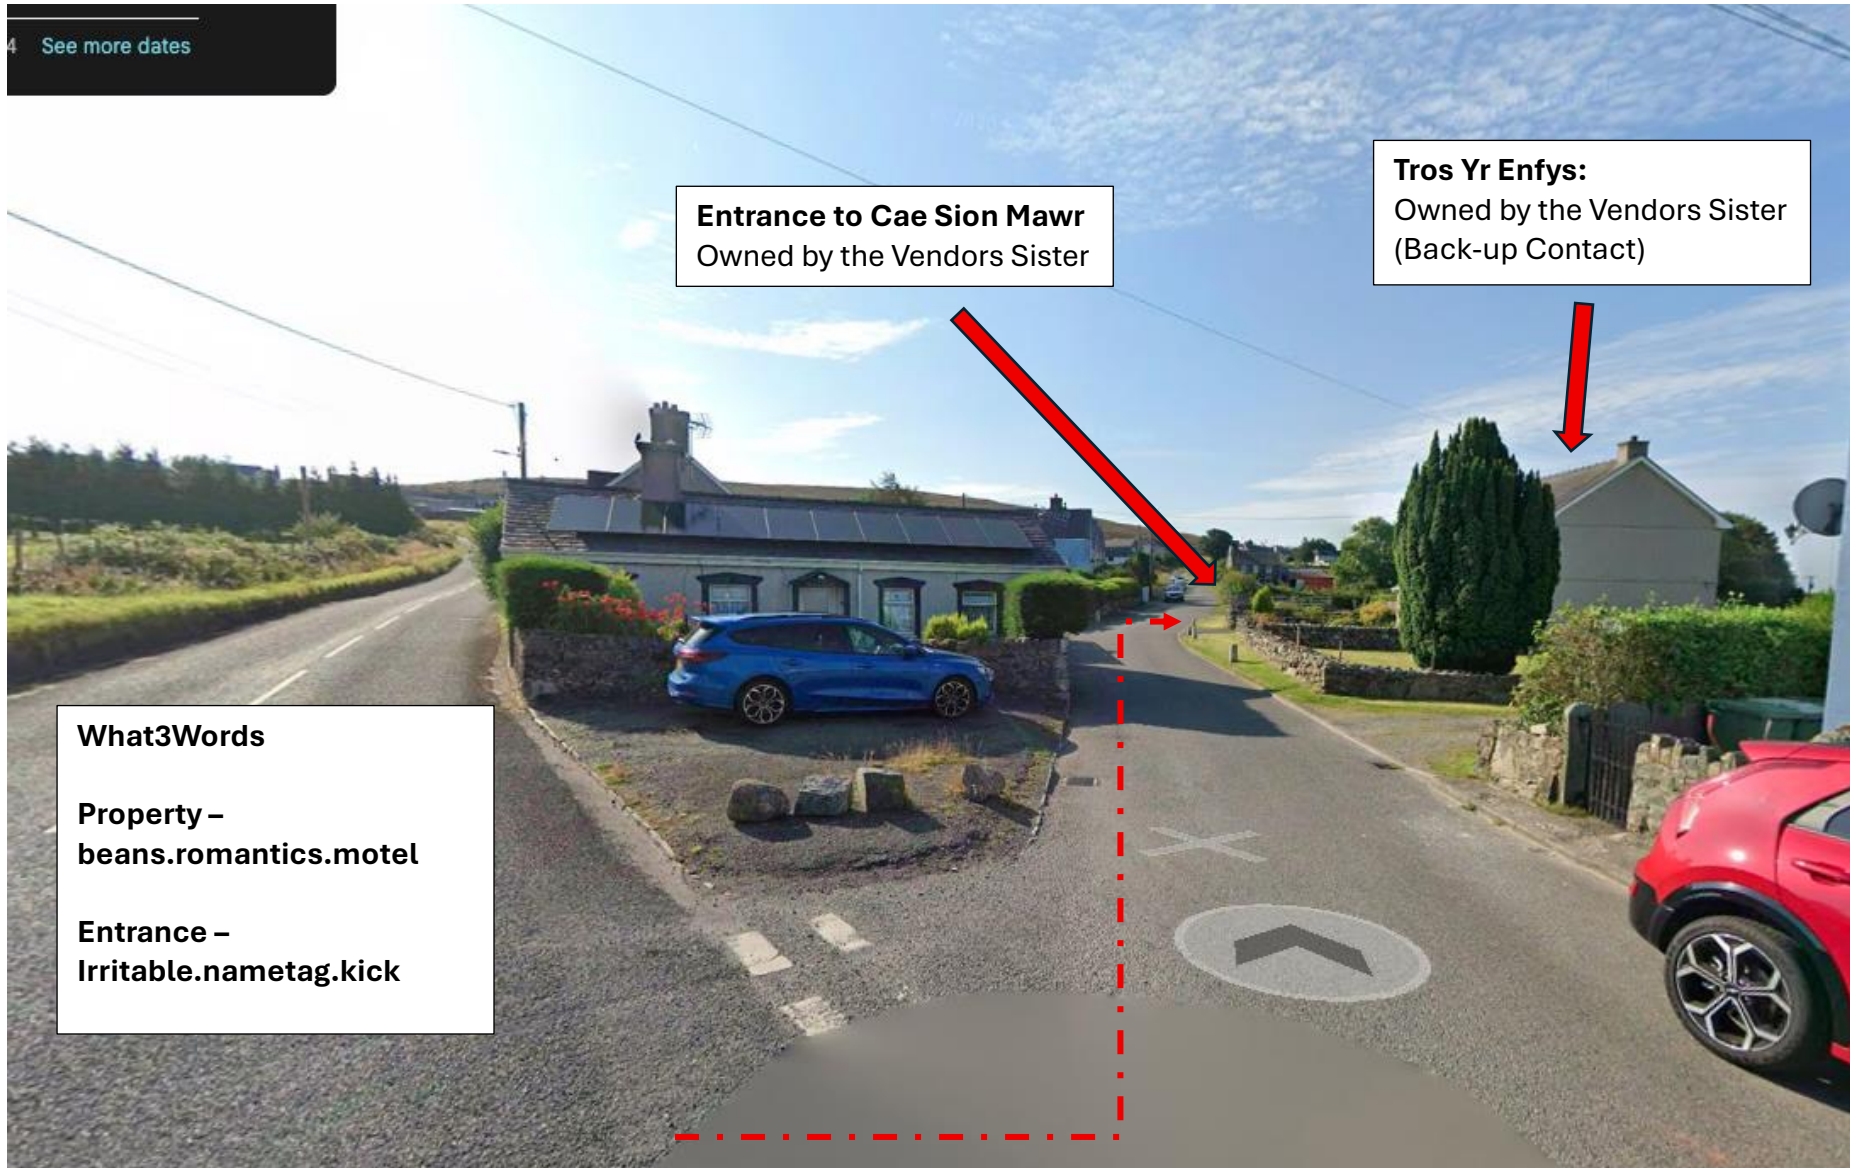

# Cae Sion Mawr LL54 7SL – Approach by Car from the Direction of Groeslon

4 See more dates

**Entrance to Cae Sion Mawr**  
Owned by the Vendors Sister

**Tros Yr Enfys:**  
Owned by the Vendors Sister  
(Back-up Contact)